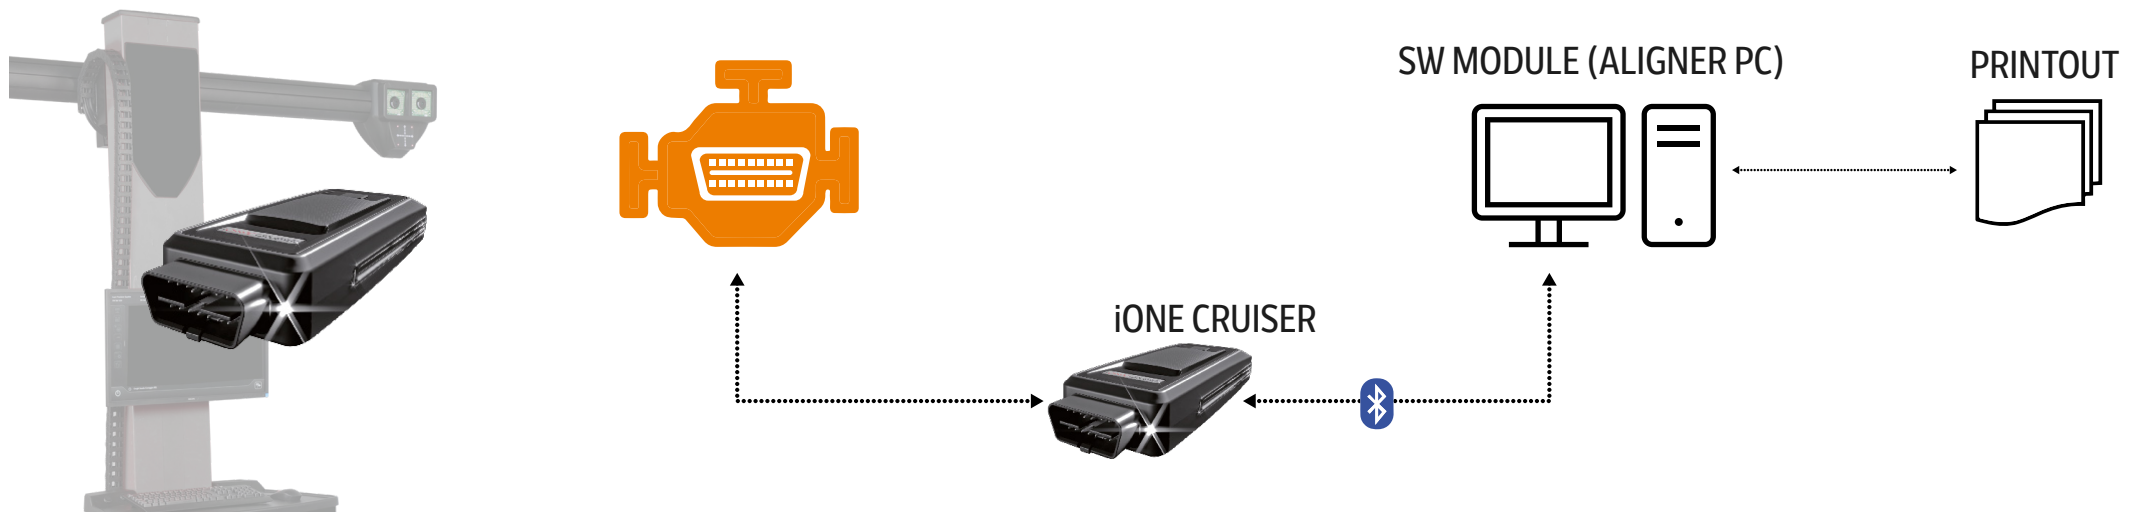

OPTIONAL ACCESSORIES iONE CRUISER

Image	Description	Code	
	STEERING WHEEL RESET FOR iONE CRUISER STEERING WHEEL RESET (SWR) LICENSE 12 months Steering Wheel Reset is a specific application, fully integrated with the wheel alignment software. Selecting the vehicle automatically loads the Steering Wheel Reset functions as needed, allowing an easy and fast steering wheel angle reset.	8-67500019	
	USB/Bluetooth Dongle Kit Required for use with the SWR license - Long-range USB/Bluetooth dongle with antenna - USB extension cable with mounting adhesive	8-67500020	

CONNECTIVITY