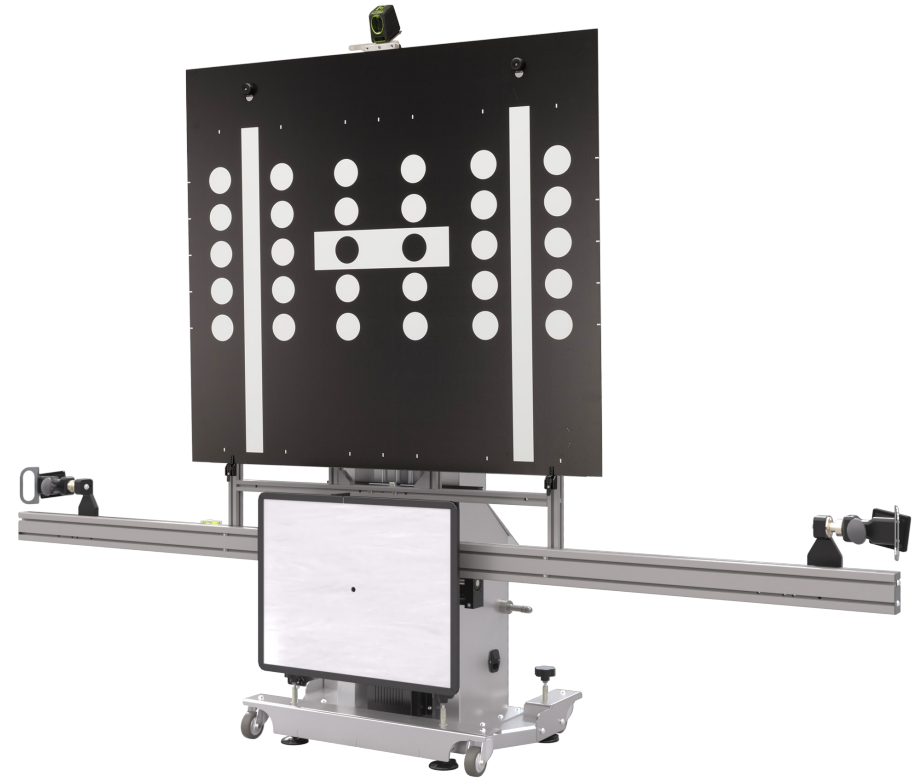

PROADAS TS-3D V1

Code	Electrical Supply	Description	
0-62103901/00	110-230V/1PH/60-60HZ	PROADAS TS-3D V1 The TS-3D V1 kit is designed for customers having a NEXION new generation camera wheel aligner and is composed by : PROADAS SCE 910, Radar panel, n. 2 BT laser pointers, Laser pointer support for bracket, Long radar bar kit, 3D target kit, data exchange kit wheel aligner - PROADAS.	
8-62100012		Functionality license, 12 months subscription (compulsory)	
8-62400017		TS-3D V1 customization kit (compulsory)