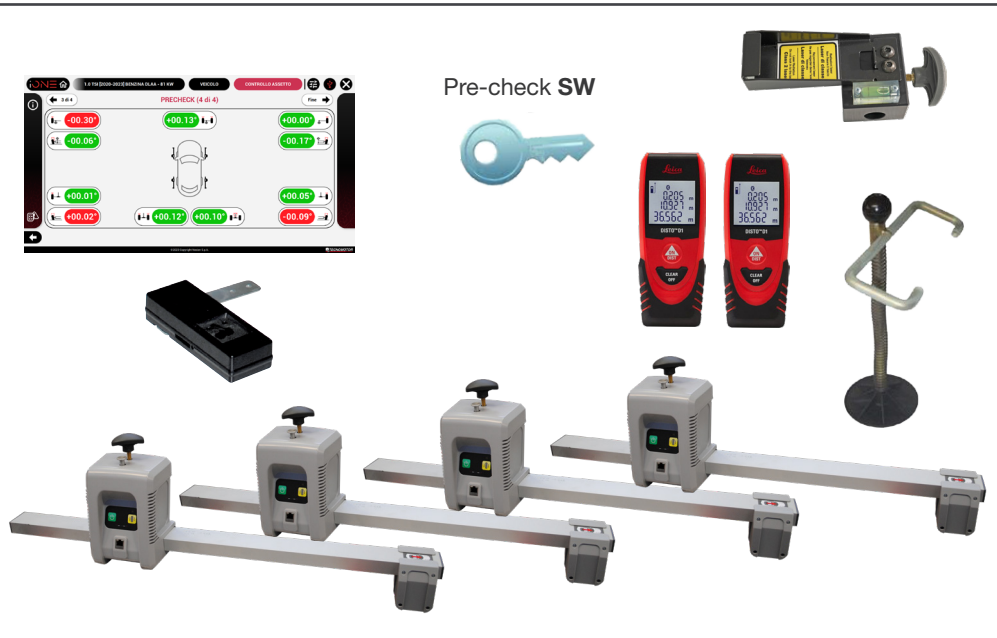

PROADAS TS-3D DIGITAL

Code	Electrical Supply	Description	
0-62103501/00	110-230/1ph/50-60Hz	PROADAS TS-3D DIGITAL The TS-3D Digital kit is designed for customers having a NEXION new generation camera wheel aligner and is composed by : PROADAS SCE 910, Radar panel, n. 2 BT laser pointers, Laser pointer support for bracket, Long radar bar kit, 3D Target kit, 75" Monitor, Mini-PC for digital targets reproduction for the front camera, data exchange kit wheel aligner - PROADAS.	
8-62100123		Functionality license PROADAS DIGITAL, 12 months subscription (compulsory)	
8-62400013		Customization kit PROADAS TS-3D DIGITAL (compulsory)	

PROADAS START DIGITAL

Code	Electrical Supply	Description	
0-62103601/00	110-230/1ph/50-60Hz	PROADAS START DIGITAL The START kit is composed by : PROADAS SCE 910, Radar panel,n, 2 laser pointers, START alignment kit, Long radar bar kit, 75" Monitor, Monitor cover, Mini-PC for digital targets reproduction for the front camera. Two (2) brackets are needed (not included as standard).	
8-62100123		Functionality license PROADAS DIGITAL, 12 months subscription (compulsory)	
8-62400014		Customization kit PROADAS START DIGITAL (compulsory)	

PROADAS RS V1

Code	Electrical Supply	Description	
0-62103701/00	110-230V/1PH/60-60HZ	PROADAS RS V1 The RS V1 kit is designed for customers not having a wheel aligner and is composed by: PROADAS SCE 910, Radar panel, Optical sensors adjustment kit, Laser pointer support for bracket, Steering lock, License for wheel alignment pre-check; Short bar kit. Four (4) brackets are needed, NOT INCLUDED AS STANDARD.	
8-62100012		Functionality license 12 months subscription (compulsory)	
8-62400015		RS V1 customization kit (compulsory)	