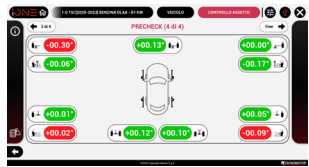

PROADAS RS DIGITAL